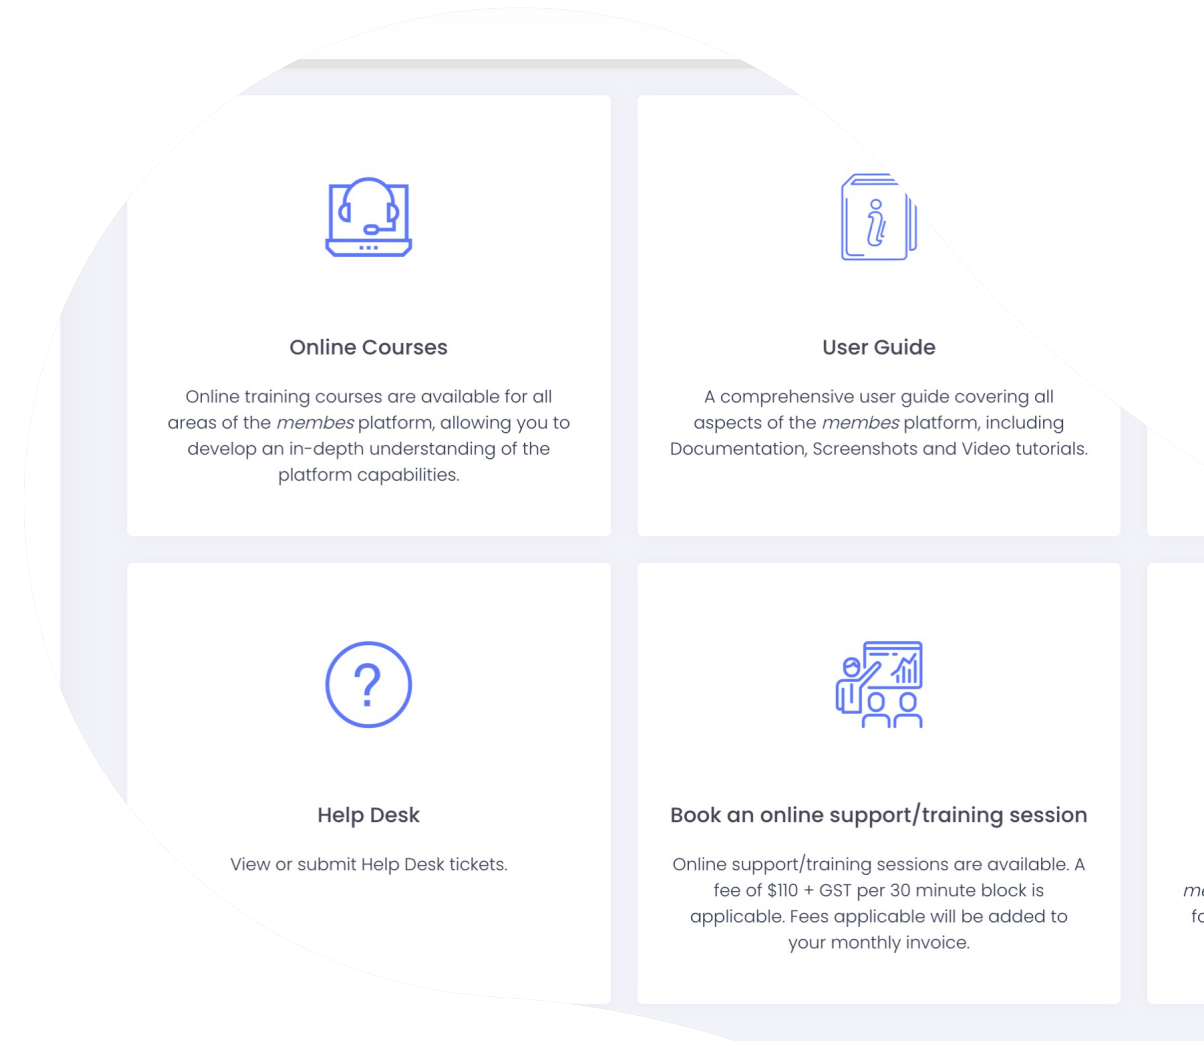

Training and Support

- Extensive library of online training courses
- In-depth User Guide
- Membes user community forums
- Responsive, ticket based Help Desk
- AI powered Membes Assistant
- Setup guidance and assistance through our experienced and trusted partner network